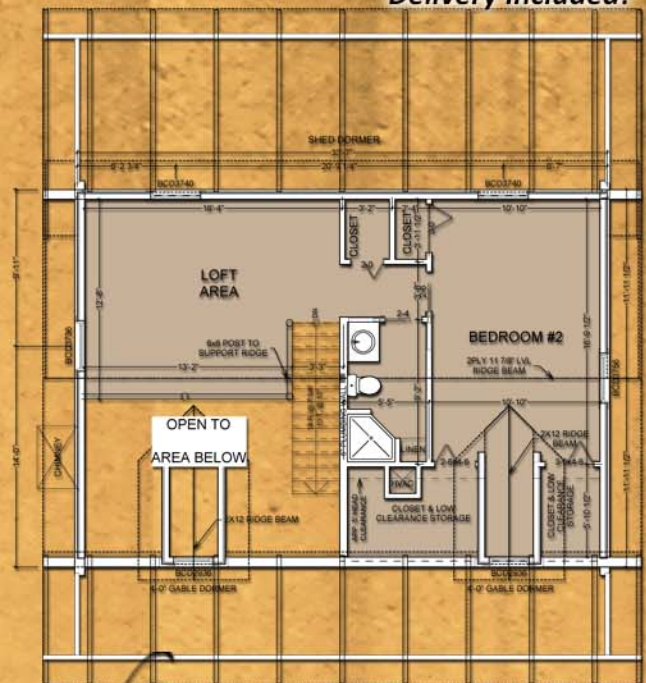

Comfy Cabins is a division of Natural Element Homes, LLC

natural element homes

www.NaturalElementHomes.com
2531 Decatur Pike Athens, TN 37303
© Copyright 2012, Natural Element Homes, LLC