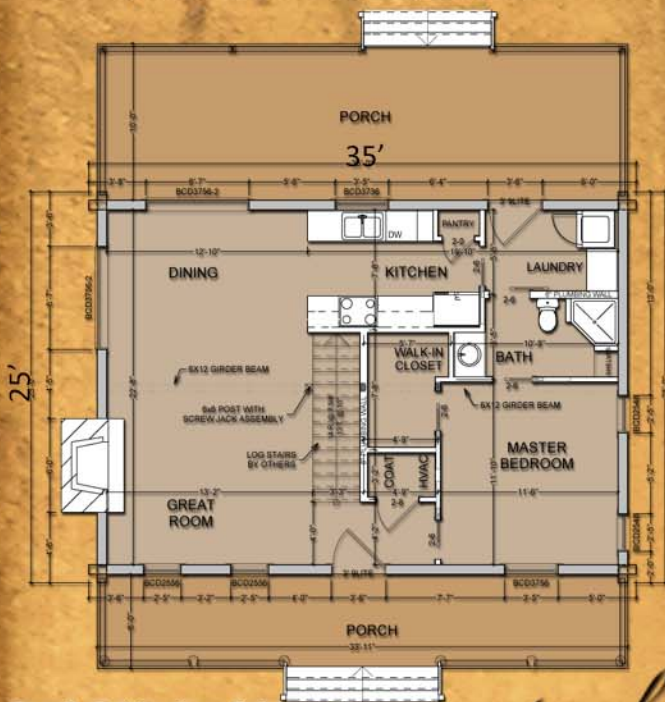

Comfy Cabins is a division of Natural Element Homes, LLC

natural element homes

www.NaturalElementHomes.com
2531 Decatur Pike Athens, TN 37303
© Copyright 2012, Natural Element Homes, LLC